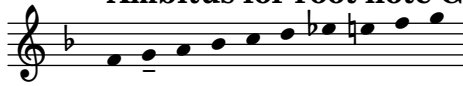

MELODY 2

Collection 2022

Ambitus for root note G