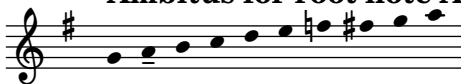

MELODY 2

Collection 2022

Ambitus for root note A