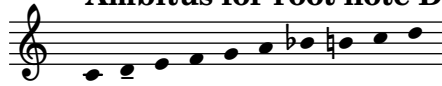

MELODY 2

Collection 2022

Ambitus for root note D