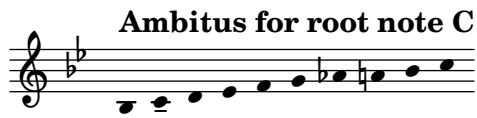

## Collection 2022

Nils Hilbricht

The main musical score for Melody 2, consisting of five staves of music. The key signature is one flat (Bb) and the time signature is 2/2. The score is written in treble clef. The first staff starts with a C4 note. The second staff starts with a C5 note. The third staff starts with a C6 note. The fourth staff starts with a C7 note. The fifth staff starts with a C8 note. The score ends with a double bar line.