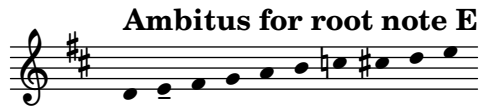

MELODY 2

Collection 2022