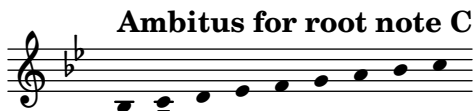

## Collection 2022

Nils Hilbricht

Musical score for Melody 5, consisting of six staves of music in 3/4 or 6/8 time. The key signature is one flat (Bb). The score includes measures 1-8, 9-16, 17-24, 25-32, 33-40, and 41-48. The piece features a variety of rhythmic patterns, including eighth and sixteenth notes, and includes two triplet markings (measures 23-24 and 47-48).