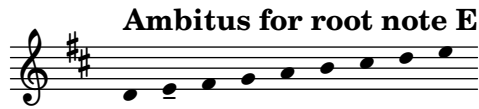

MELODY 5

Collection 2022

Nils Hilbricht

Metrically ambivalent between 3/4 and 6/8, this piece should offer a variety of possible interpretations. It may even be suitable for a whole bar meter with only one beat.