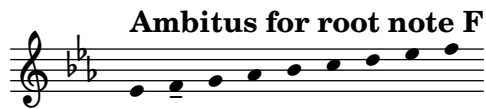

## Collection 2022

Nils Hilbricht

9

17

25

33

41

Metrically ambivalent between 3/4 and 6/8, this piece should offer a variety of possible interpretations. It may even be suitable for a whole bar meter with only one beat.