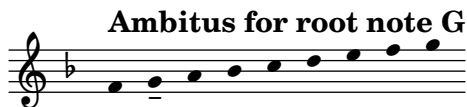

MELODY 5

Collection 2022

Nils Hilbricht

9

17

25

33

41

Metrically ambivalent between 3/4 and 6/8, this piece should offer a variety of possible interpretations. It may even be suitable for a whole bar meter with only one beat.