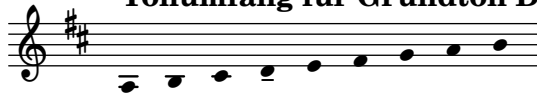

MELODIE 1

Sammlung 2023

Tonumfang für Grundton D

Nils Hilbricht

The main musical score for 'Melodie 1' is presented in five staves of music. The key signature is D major (two sharps) and the time signature is 3/4. The score includes various rhythmic values such as quarter, eighth, and sixteenth notes, as well as rests. There are three triplet markings (indicated by a '3' above the notes) in measures 5, 10, and 34. The piece concludes with a double bar line at the end of the fifth staff.

Eine Melodie ohne historisches Vorbild, bei der über meiner Kompositions-Skizze 'Weltmusik-Cantiga' stand.